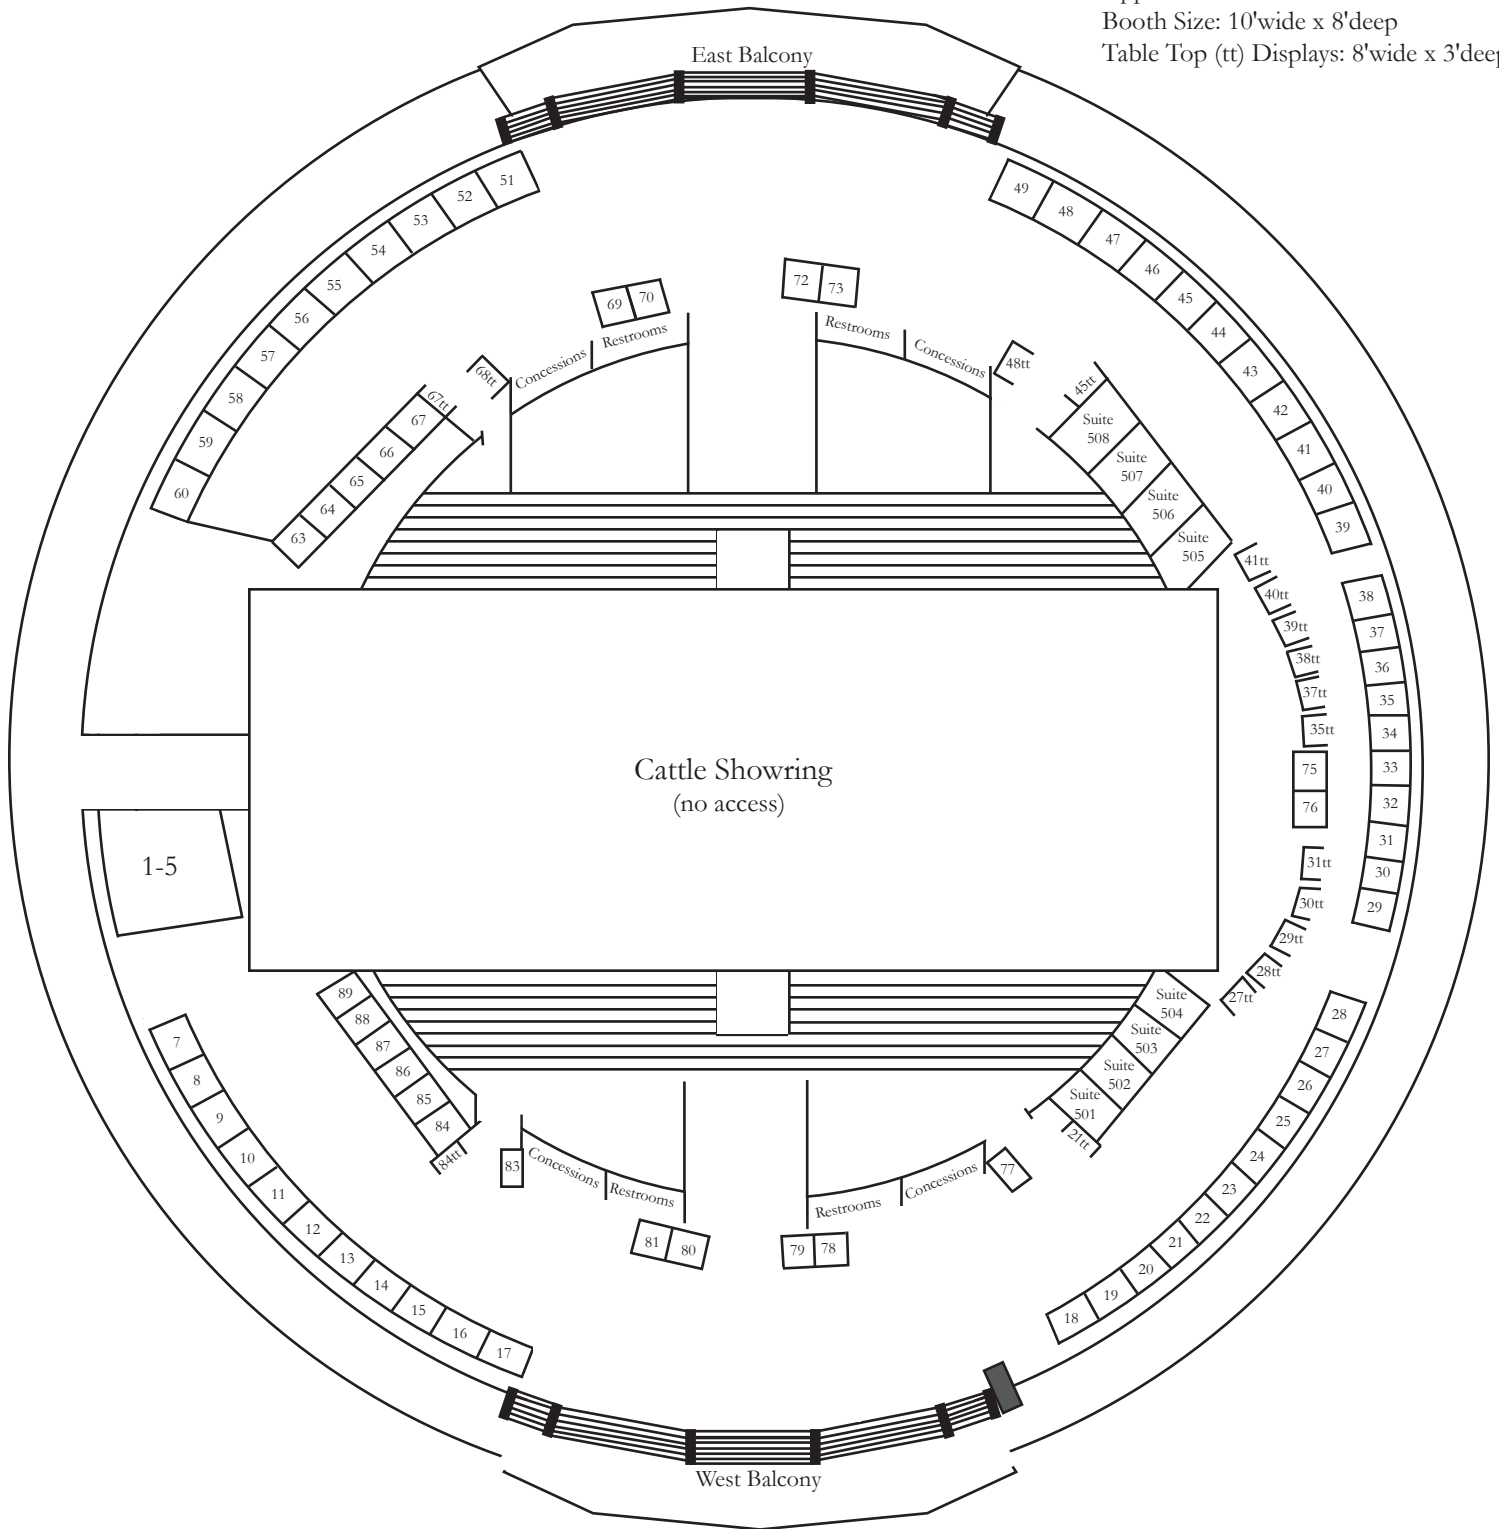

**WORLD DAIRY EXPO**  
**Coliseum - Main Concourse Level**  
**Booths MC 1 - 89**

Approximate  
 Booth Size: 10'wide x 8'deep  
 Table Top (tt) Displays: 8'wide x 3'deep

Booths MC 10, MC 11, MC 85: Ceiling below 8' tall  
 Booths MC 77, MC 83: Receive regular back drape, no sides  
 EB & WB Booths are part of the International Lounge  
 Maximum height on booths is 8'  
 No hanging signs from the ceiling