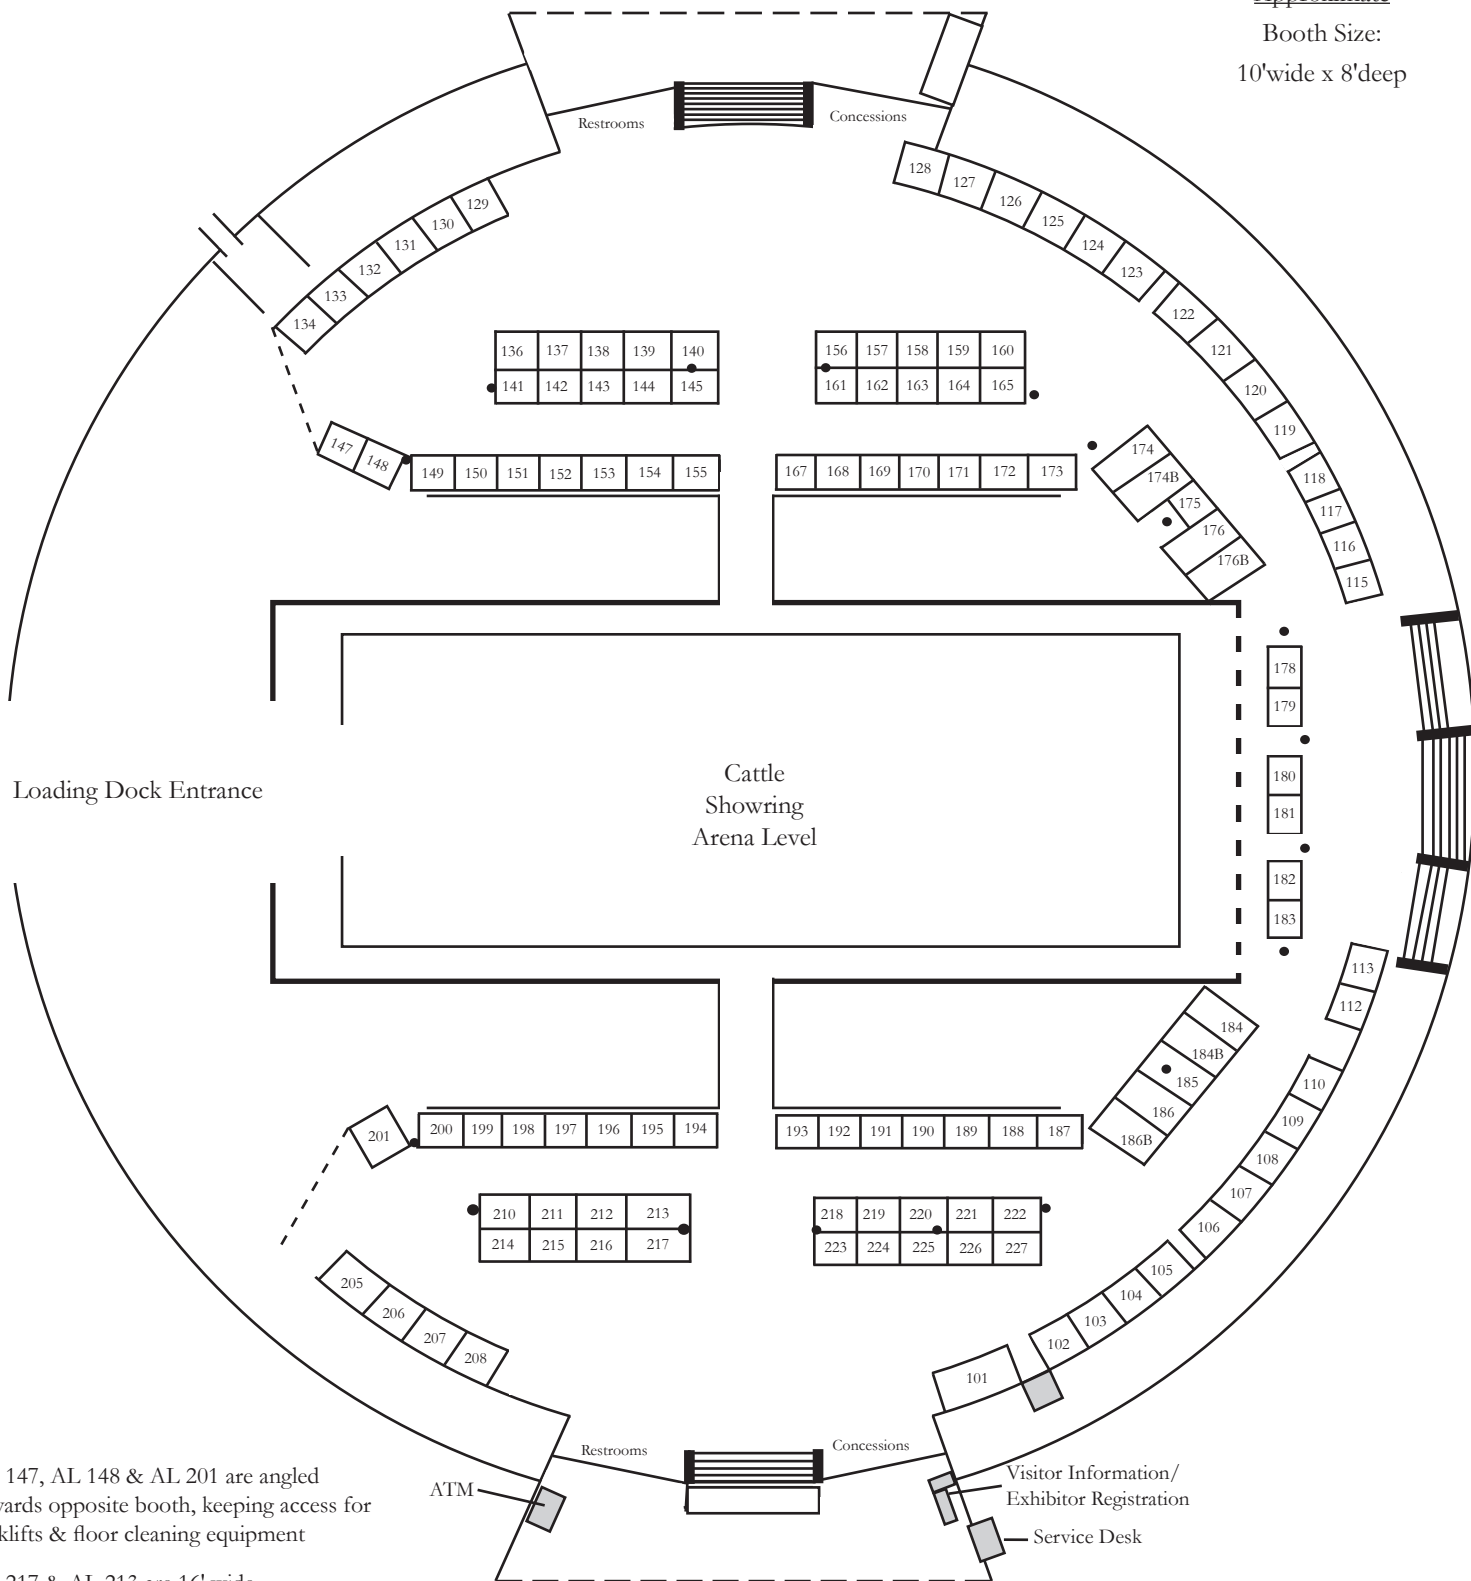

WORLD DAIRY EXPO

Coliseum - Arena Level

Booths AL 100 - 227

Approximate
Booth Size:
10'wide x 8'deep

AL 147, AL 148 & AL 201 are angled towards opposite booth, keeping access for forklifts & floor cleaning equipment

AL 217 & AL 213 are 16' wide

Maximum height on booths is 8'

No hanging signs from the ceiling