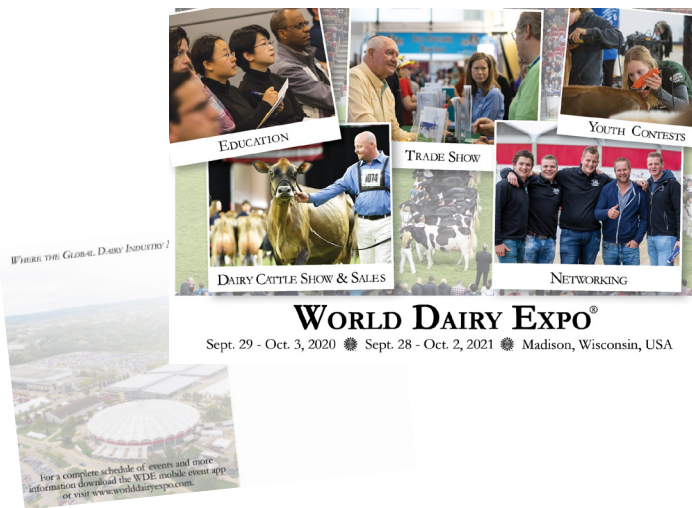

2021 WORLD DAIRY EXPO PROMOTIONAL MATERIALS ORDER FORM

We want to help you have a successful Expo each and every year. The following resources are available free of charge to you as an exhibitor. All printed items are on a first-come, first-serve basis, and World Dairy Expo reserves the right to limit quantities. High resolution images, theme artwork and customizable web banners in various sizes are available online at worlddairyexpo.com, also free of charge.

Call 608-224-6455 or email wde@wdexpo.com with any questions.

Item	Quantity	Item	Quantity
Theme Posters (18" x 24")	_____	WDE Postcards	_____
Mini Posters (8.5" x 11")	_____	Daily Schedules (Available after August 1)	_____

Ship to:

Company Name: _____

Contact Person: _____

Address: _____

City: _____ State: _____ Zip: _____

Phone: _____ Email: _____

Please submit your order form to:

World Dairy Expo

3310 Latham Drive
Madison, WI 53713

Fax: 608-224-0300

Email: wde@wdexpo.com