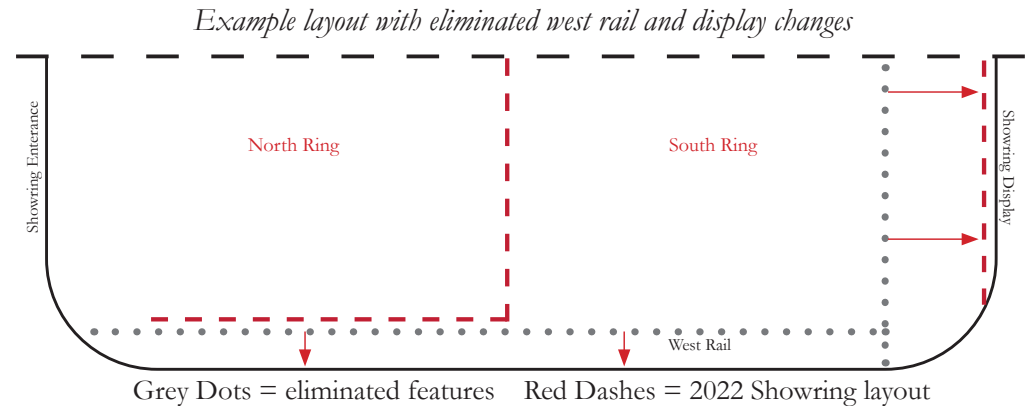

WORLD DAIRY EXPO 2022 SHOWRING CHANGES

SHOWRING DESIGN

As heifer classes at World Dairy Expo continue to grow, the Dairy Cattle Exhibitor Committee deemed changes to the Showring necessary beginning in 2022. While honoring the history of the Showring, the theme displays will transition to a 2-dimensional format, adding 15-20 feet of Showring space for cattle presentation. The west rail along the Showring floor will also be removed providing an additional 10 feet of exhibit space.

BREED SHOW ROTATION *updated 12/2/21. Breeds in red included in rotation schedule.

	MONDAY	TUESDAY	WEDNESDAY	THURSDAY	FRIDAY
2022	Junior Holstein Jersey: Heifers Milking Shorthorn	Jersey: Cows/Groups Brown Swiss: Heifers Guernsey	Brown Swiss: Cows/Groups Red & White: Heifers Ayrshire: Heifers	Red & White: Cows/Groups Holstein: Heifers Ayrshire: Cows/Groups	Holstein: Cows/Groups Supreme
2023	Junior Holstein Jersey: Heifers Guernsey	Jersey: Cows/Groups Brown Swiss: Heifers Ayrshire	Brown Swiss: Cows/Groups Red & White: Heifers Milking Shorthorn: Heifers	Red & White: Cows/Groups Holstein: Heifers Milking Shorthorn: Cows/Groups	Holstein: Cows/Groups Supreme
2024	Junior Holstein Jersey: Heifers Ayrshire	Jersey: Cows/Groups Brown Swiss: Heifers Milking Shorthorn	Brown Swiss: Cows/Groups Red & White: Heifers Guernsey: Heifers	Red & White: Cows/Groups Holstein: Heifers Guernsey: Cows/Groups	Holstein: Cows/Groups Supreme
2025	Junior Holstein Jersey: Heifers Milking Shorthorn	Jersey: Cows/Groups Brown Swiss: Heifers Guernsey	Brown Swiss: Cows/Groups Red & White: Heifers Ayrshire: Heifers	Red & White: Cows/Groups Holstein: Heifers Ayrshire: Cows/Groups	Holstein: Cows/Groups Supreme