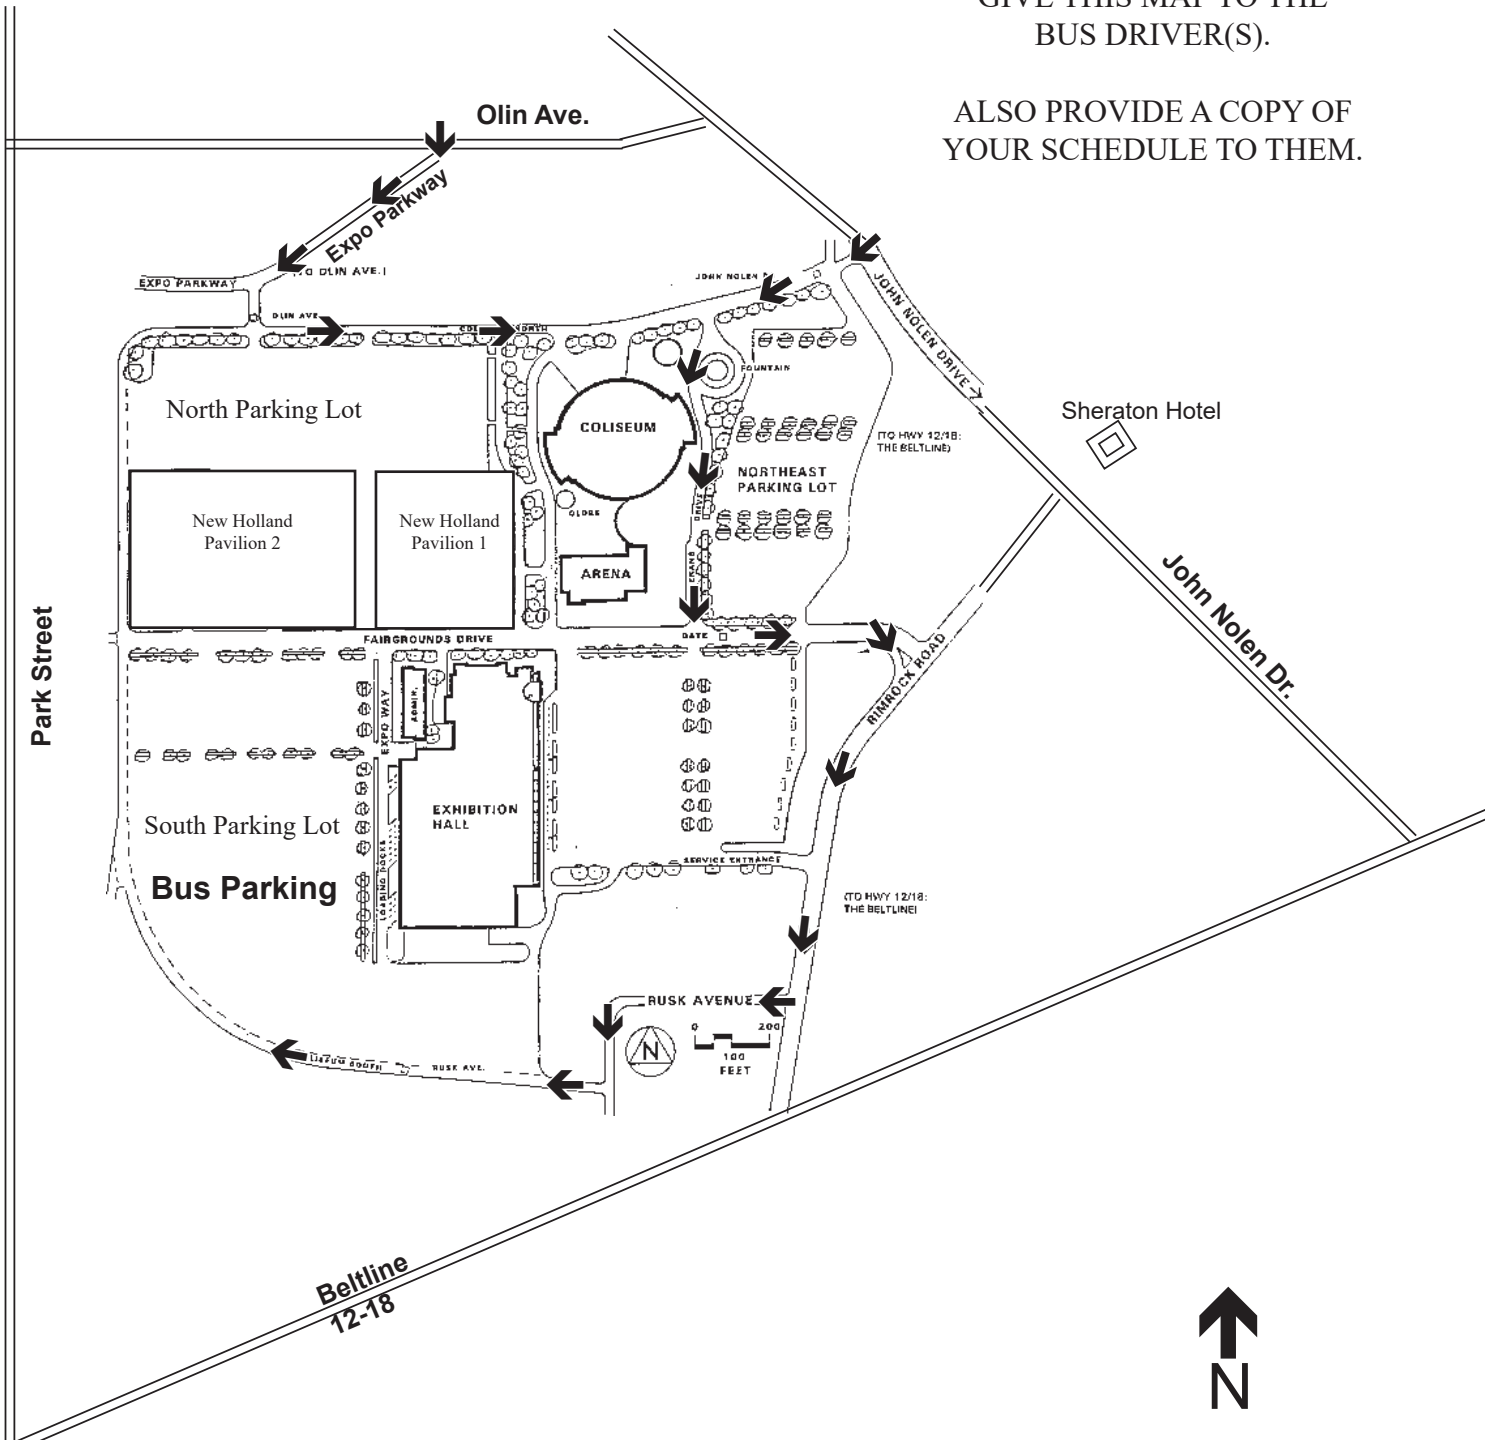

**WORLD DAIRY EXPO  
Alliant Energy Center  
School Bus - Directional Map**

GIVE THIS MAP TO THE  
BUS DRIVER(S).

ALSO PROVIDE A COPY OF  
YOUR SCHEDULE TO THEM.

- Busses - Enter Off Olin Avenue or John Nolen Drive to front of Coliseum to School Tour Tent
- Buses Park in South Parking Lot