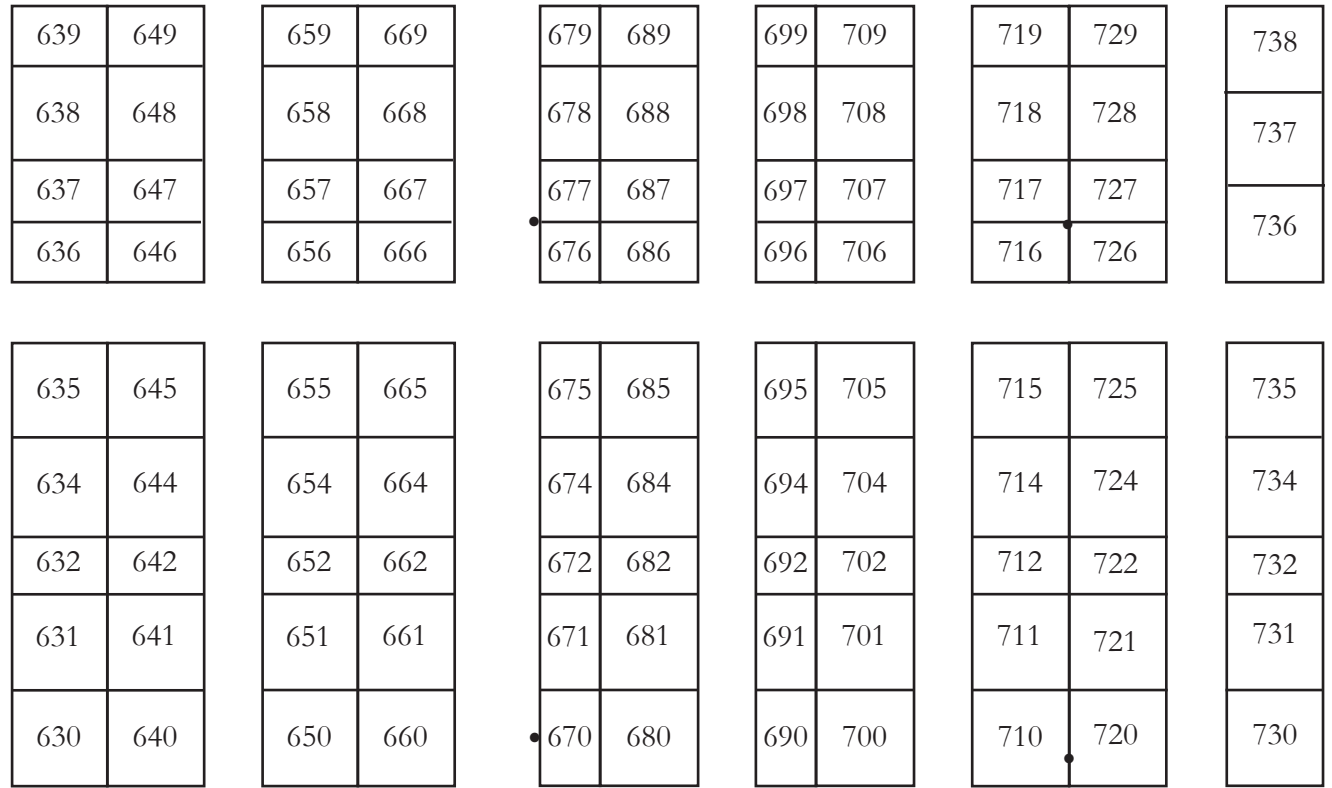

North

WORLD DAIRY EXPO

Outdoor Trade Mall

Booths TM 600 - 799

Pavilions/Coliseum
Arena Building

Exhibition Hall