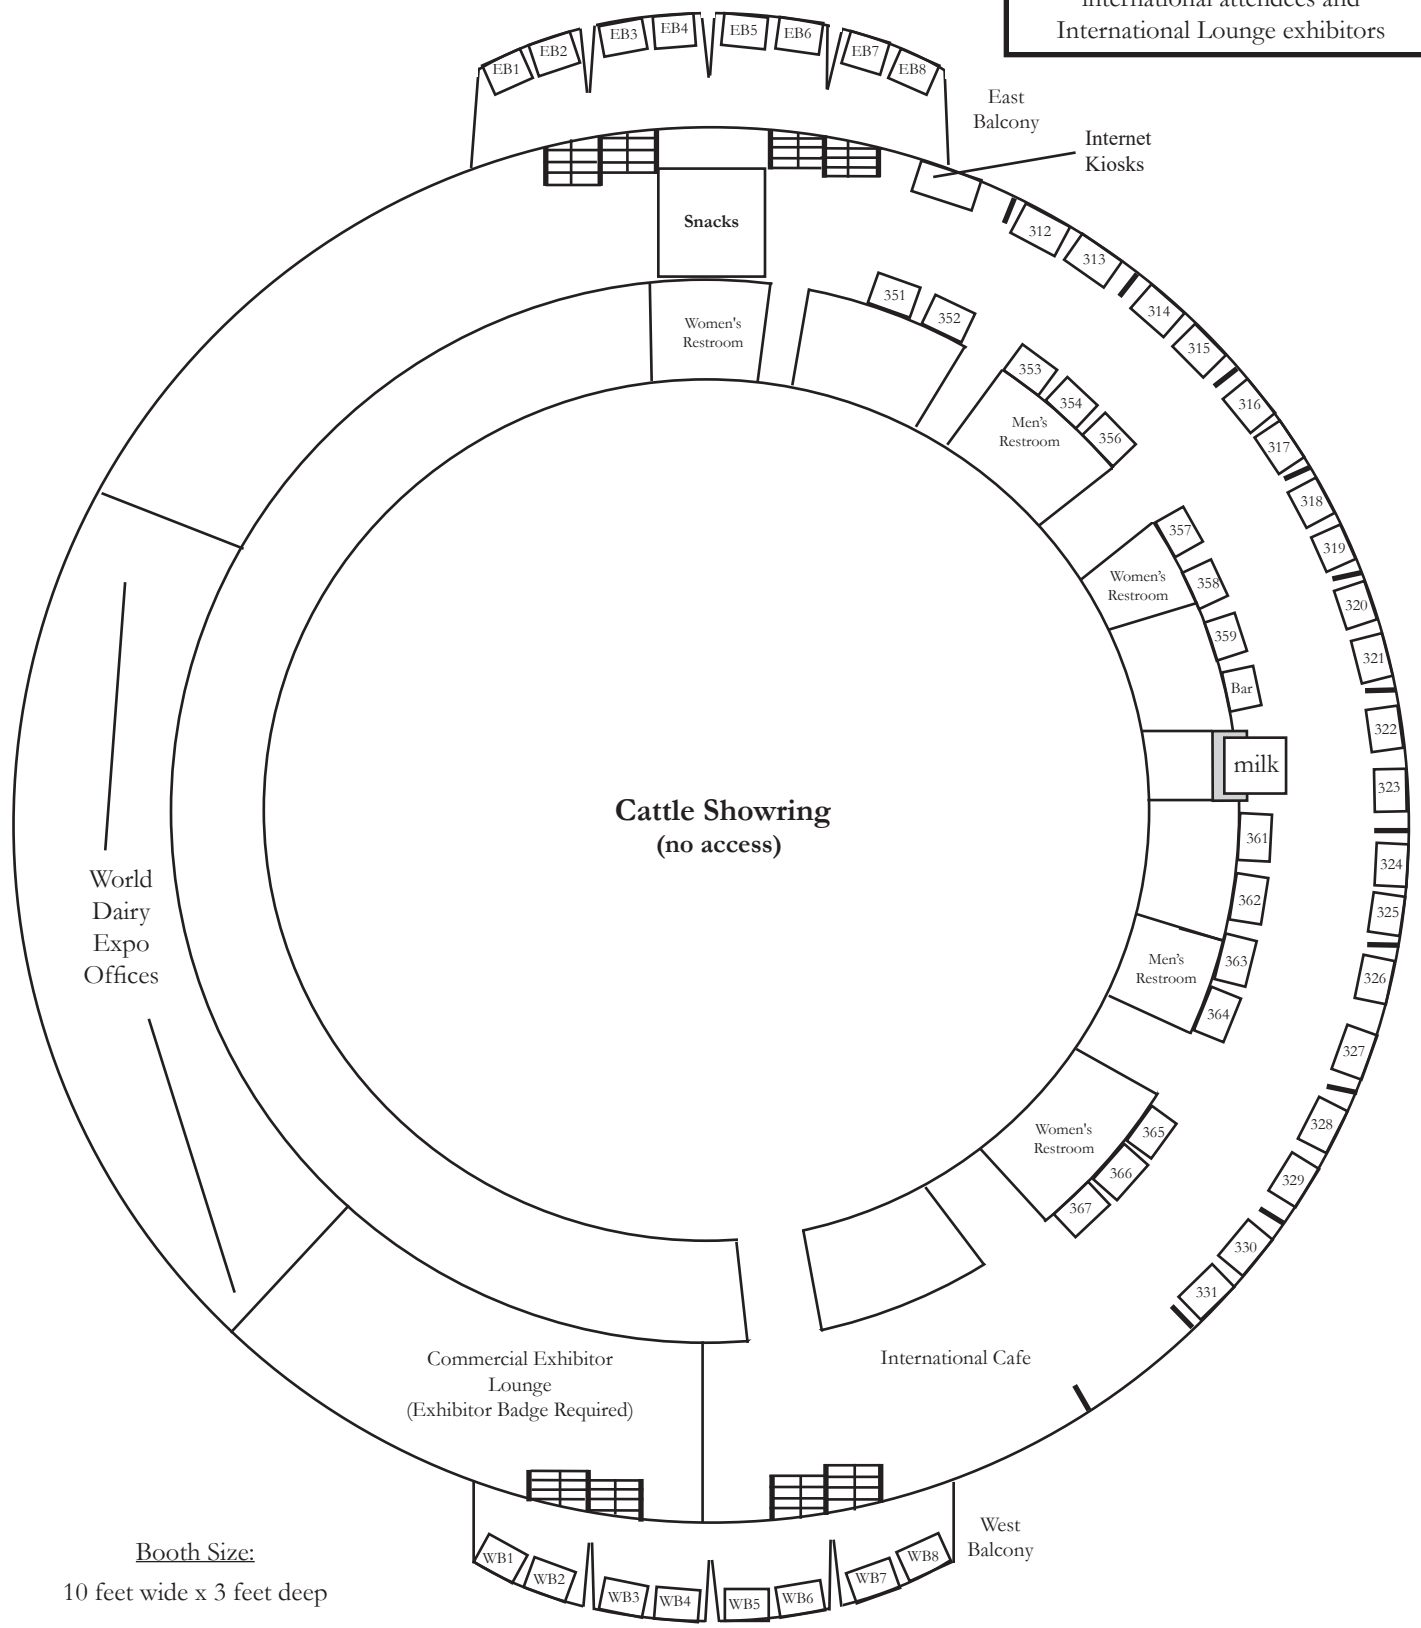

WORLD DAIRY EXPO

Coliseum - International Lounge

Booths IL 300 - 399

Admittance limited to registered international attendees and International Lounge exhibitors

Booth Size:
10 feet wide x 3 feet deep