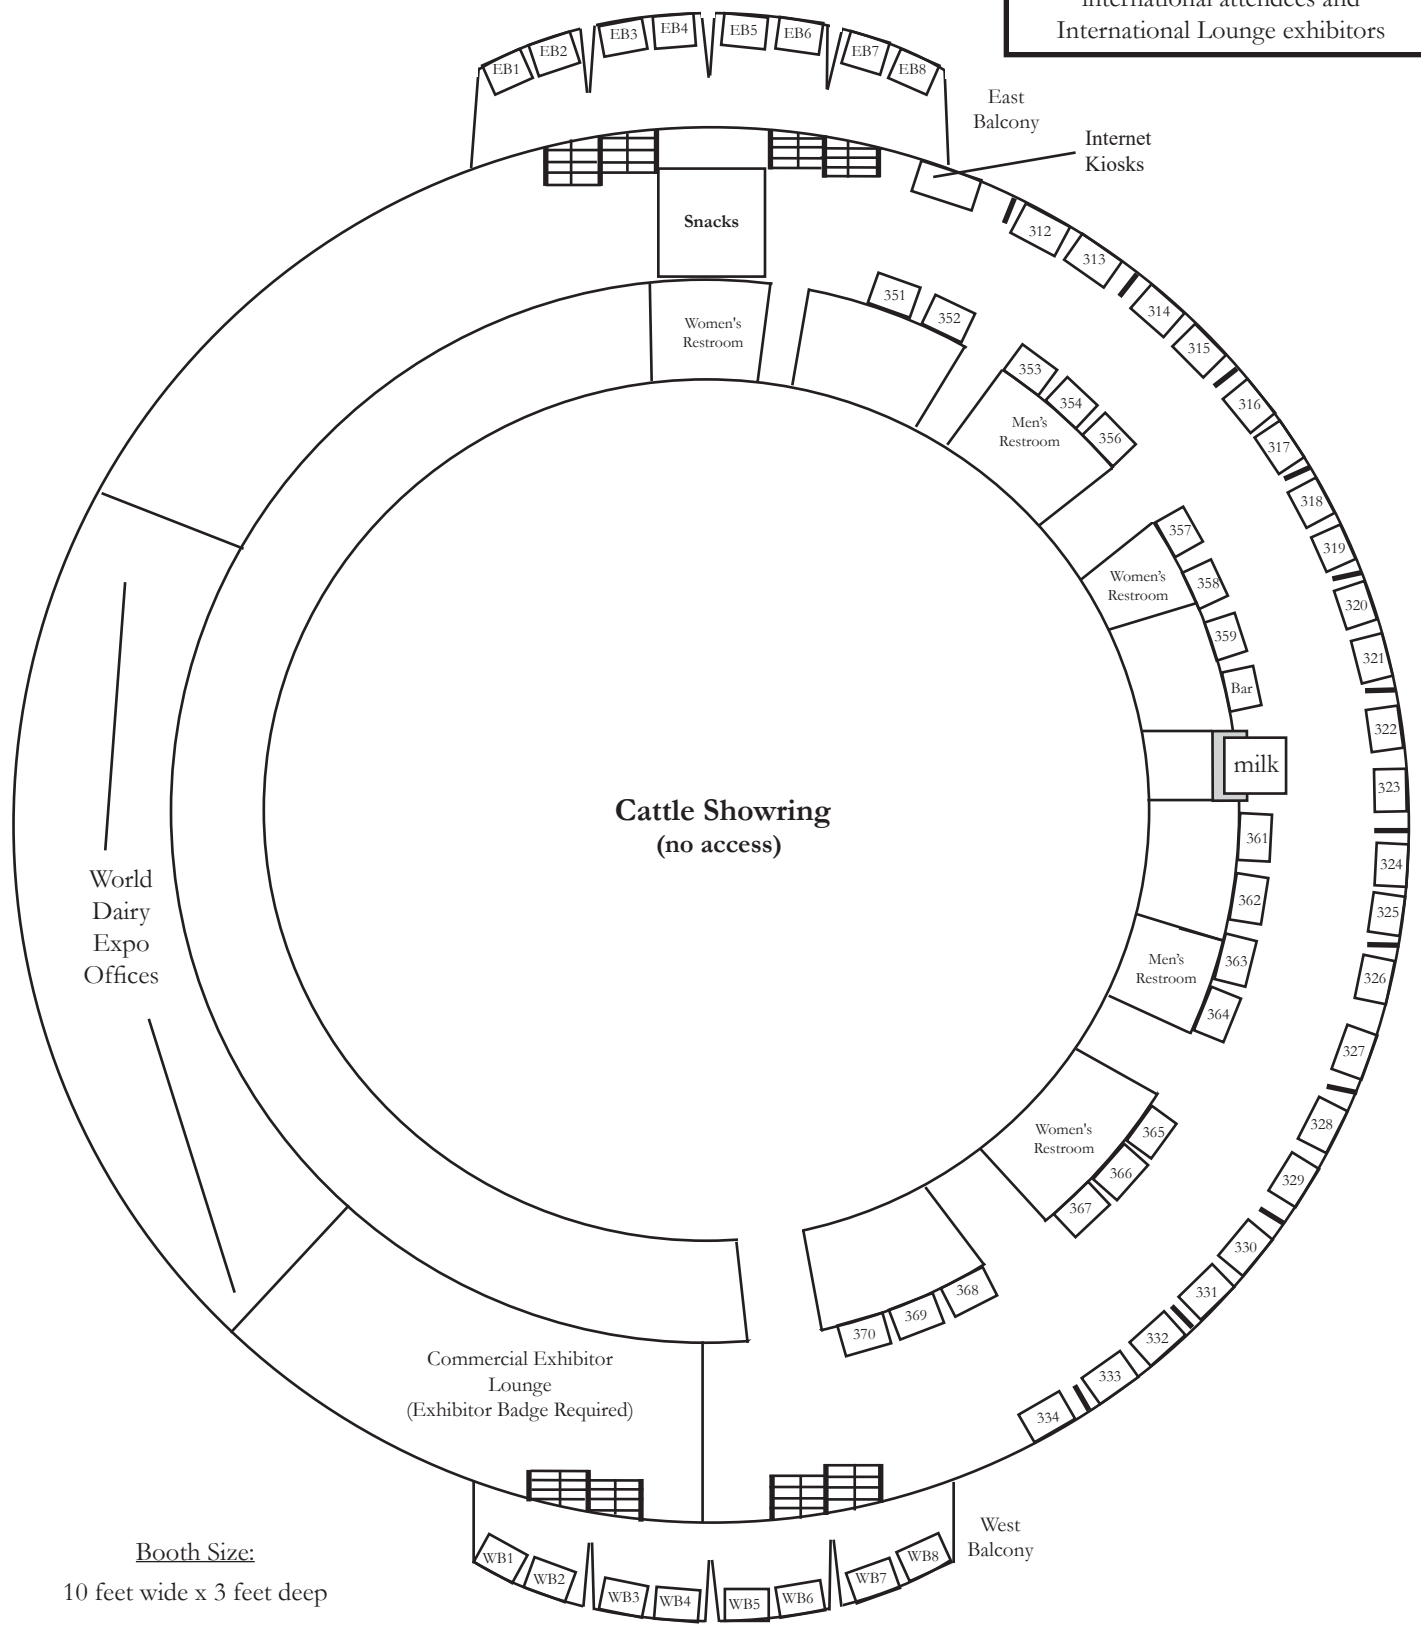

# WORLD DAIRY EXPO

## Coliseum - International Lounge

### Booths IL 300 - 399

Admittance limited to registered international attendees and International Lounge exhibitors

**Booth Size:**  
10 feet wide x 3 feet deep