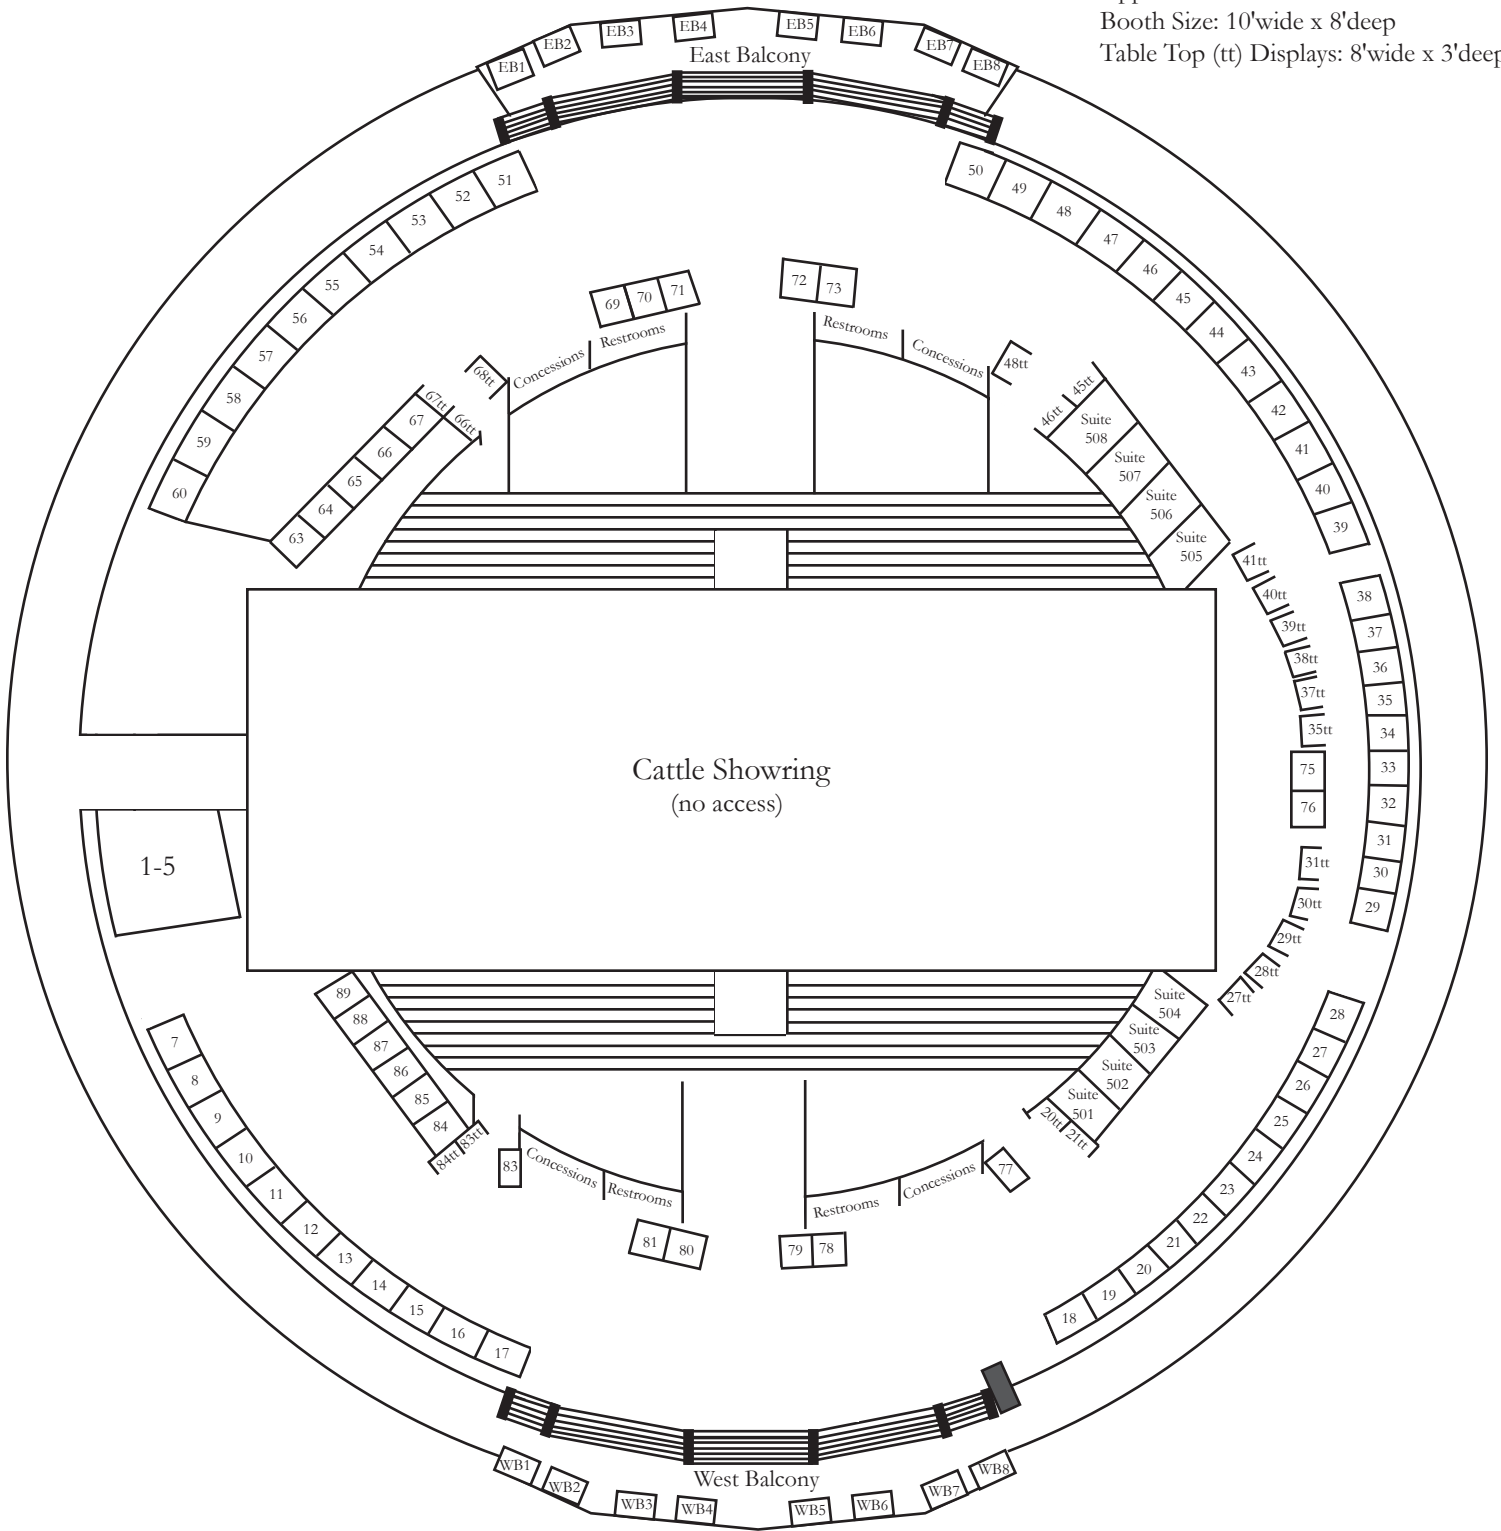

WORLD DAIRY EXPO
Coliseum - Main Concourse Level
Booths MC 1 - 89

Approximate
 Booth Size: 10'wide x 8'deep
 Table Top (tt) Displays: 8'wide x 3'deep

Booths MC 10, MC 11, MC 85: Ceiling below 8' tall
 Booths MC 77, MC 83: Receive regular back drape, no sides
 EB & WB Booths are part of the International Lounge
 Maximum height on booths is 8'
 No hanging signs from the ceiling