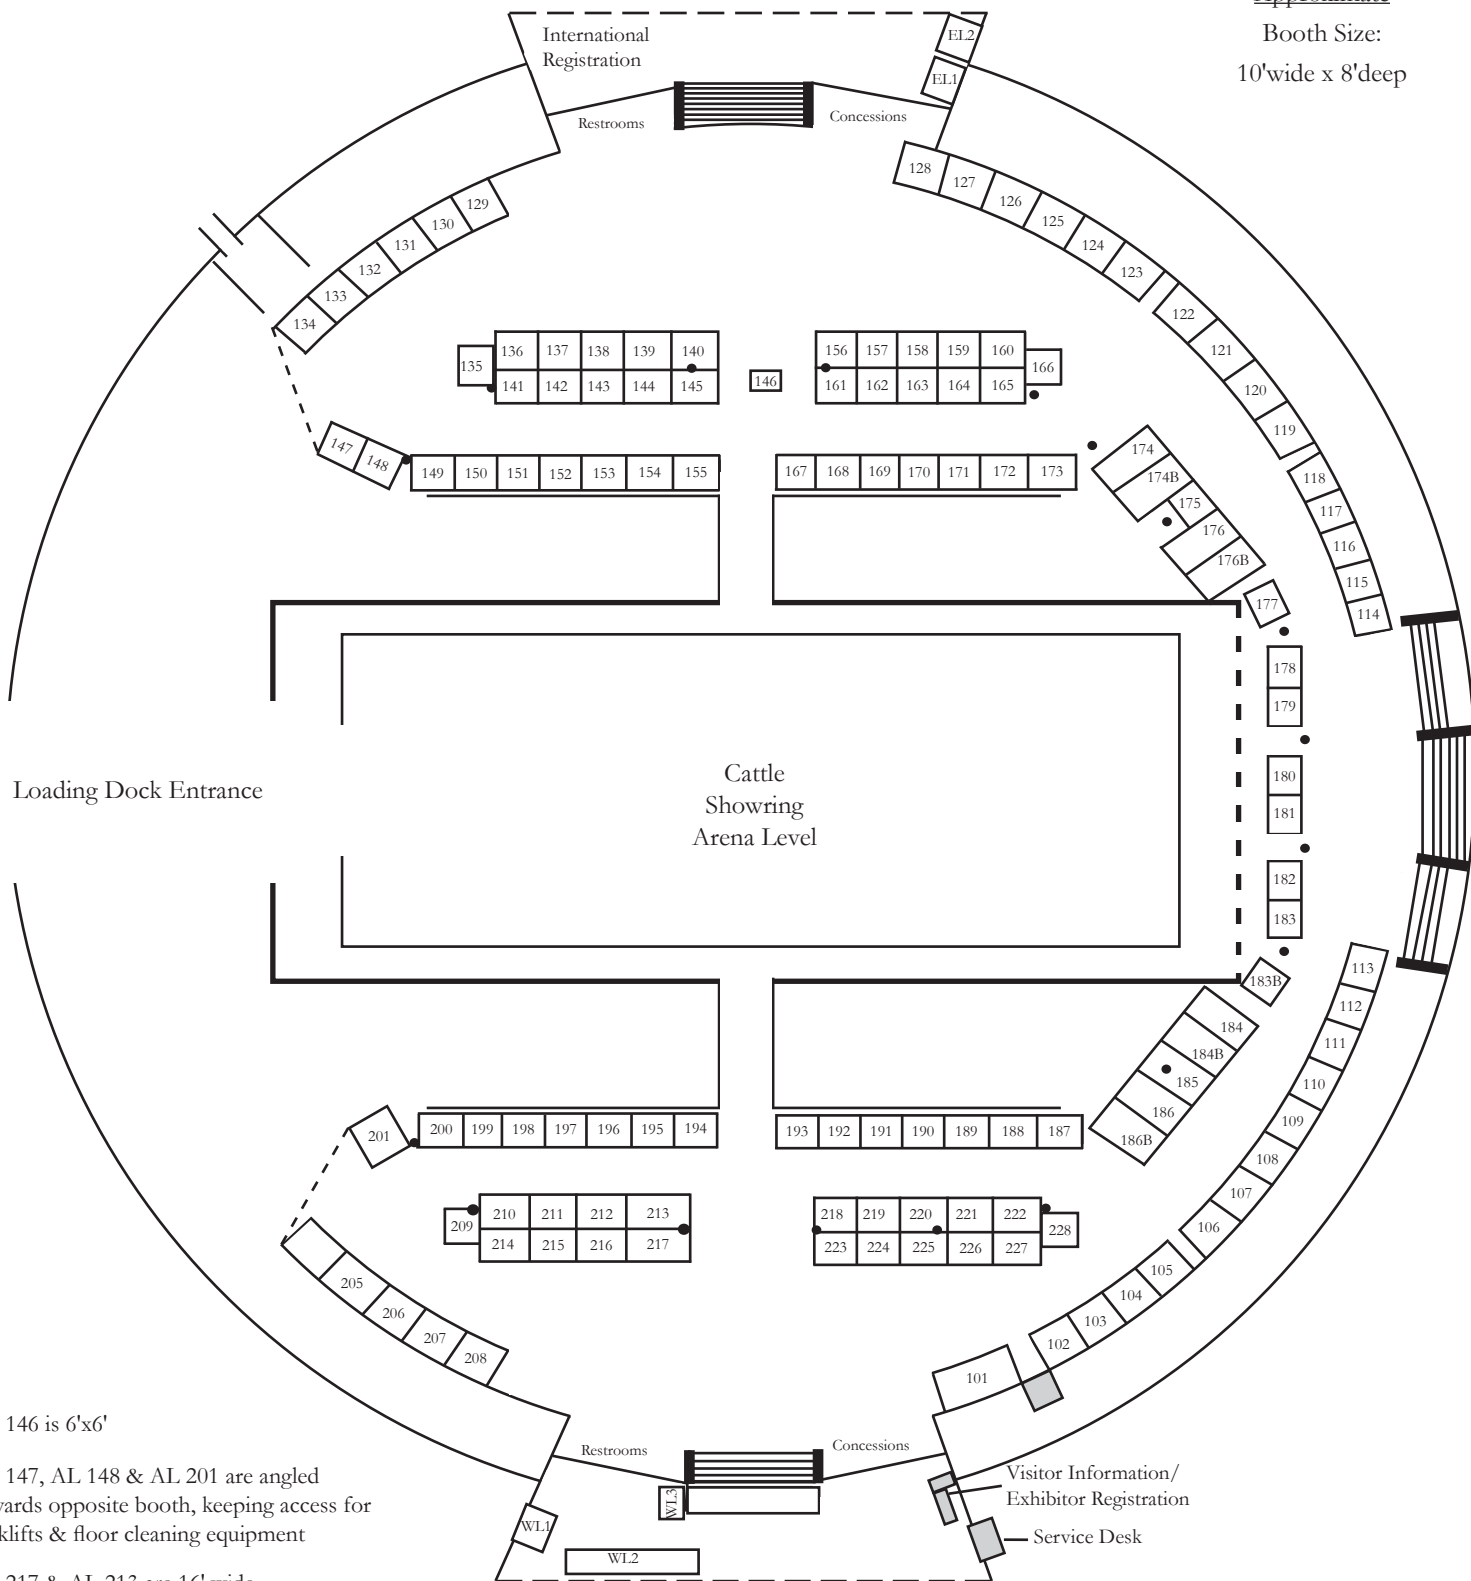

WORLD DAIRY EXPO

Coliseum - Arena Level

Booths AL 100 - 227

Approximate
Booth Size:
10'wide x 8'deep

AL 146 is 6'x6'

AL 147, AL 148 & AL 201 are angled towards opposite booth, keeping access for forklifts & floor cleaning equipment

AL 217 & AL 213 are 16' wide

Maximum height on booths is 8'

No hanging signs from the ceiling