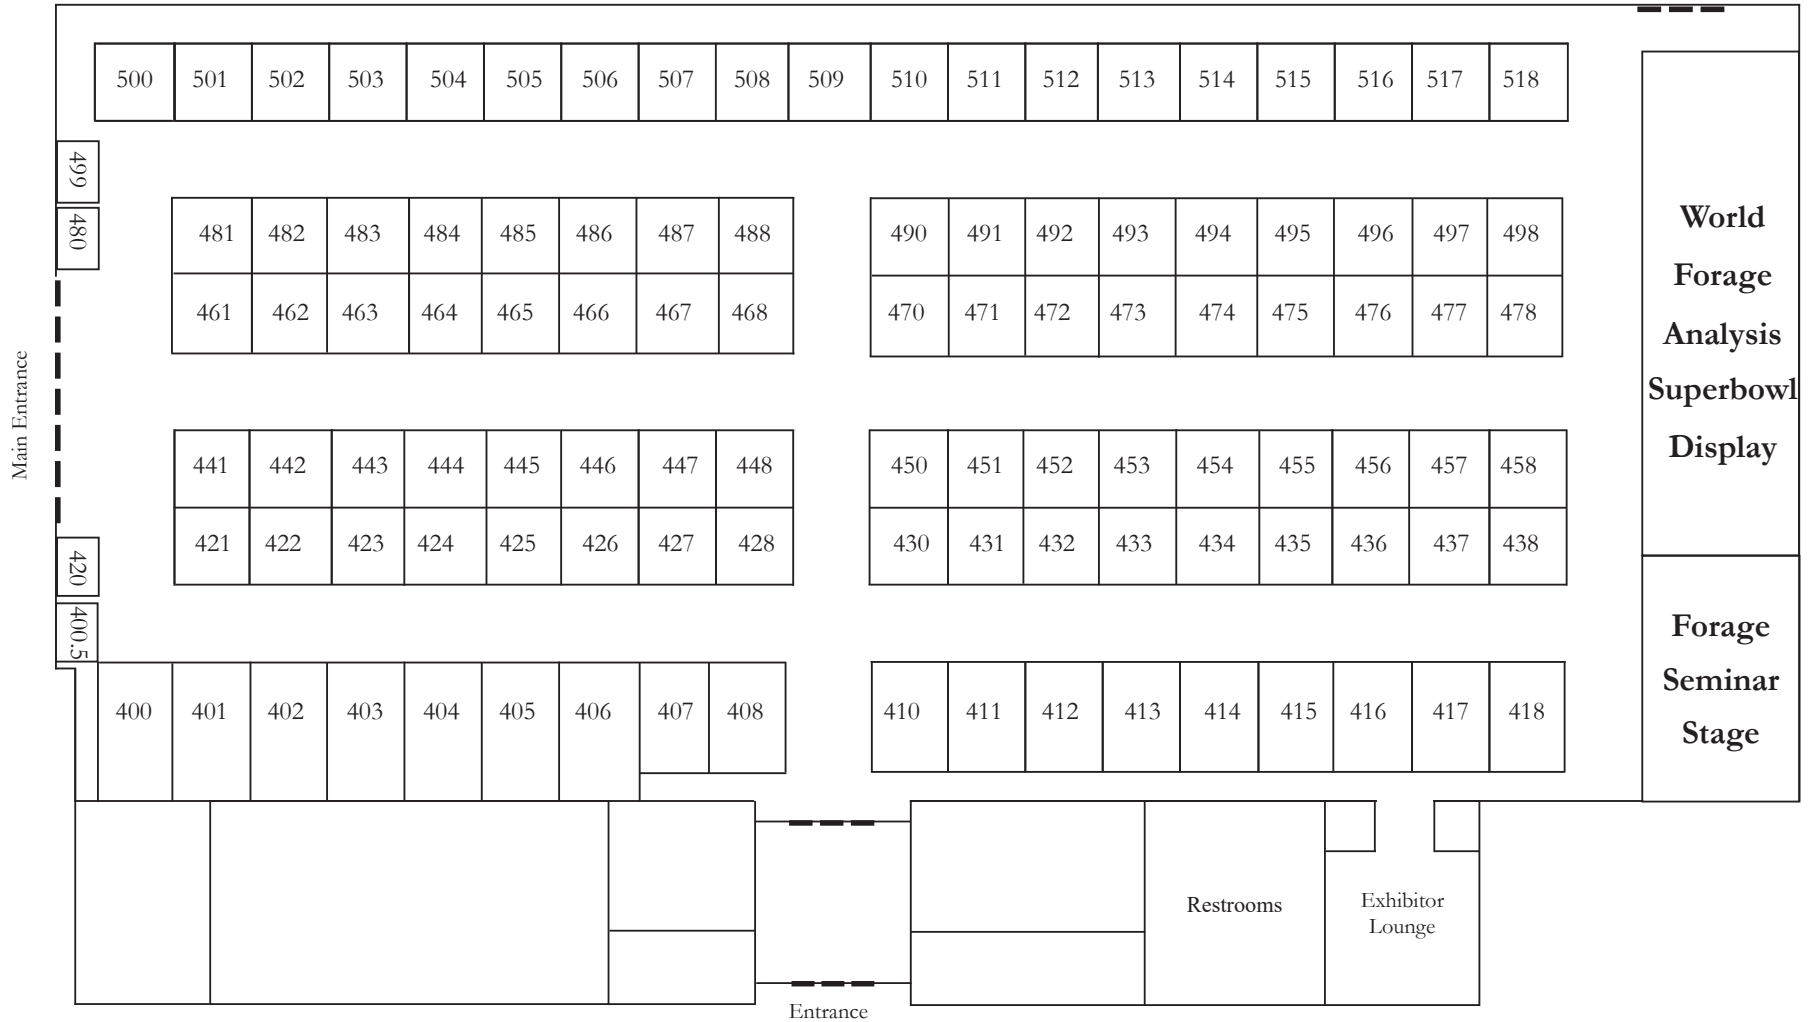

WORLD DAIRY EXPO

Arena Building

Booths AR 400 - 518

400.5, 420, 480 & 499 are 10' wide x 5' deep

400-406 are 20' deep

407-418 are 15' deep

All others are 10' deep x 10' wide