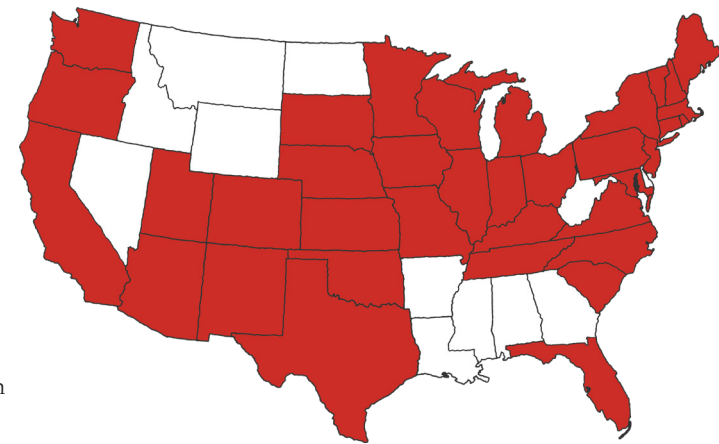

$500 - $5,000

JUNIOR SHOW SPONSORSHIP

Show your support for the seven Junior Dairy Cattle Shows held during WDE. All funds go directly to programming for these youth.

$6,400

JUNIOR HOLSTEIN SHOW PREMIUMS

Every cent goes directly to the exhibitors in the International Junior Holstein Show, the only stand-alone junior show at WDE.

DAIRY CATTLE SHOW SUPPORT

$2,500

CATTLE EXHIBITOR HATS **SOLD**

Place your logo on Expo hats given to all dairy cattle exhibitors.

$1,500

DAIRY CATTLE EXHIBITOR WELCOME BAGS **SOLD**

Be the brand that welcomes dairy cattle exhibitors to one of the best-known dairy cattle shows in the world and better yet, serve as a reminder of the memories made during this year's event as the exhibitors use the bags in future endeavors.

$1,000

DAIRY CATTLE SHOW BOX DROP

Deliver samples or product information to cattle exhibitors one time through the New Holland Pavilions and Cattle Tent during Expo week! This is a perfect opportunity to visit face-to-face with the best dairy cattle exhibitors in the world about your products..

DAIRY CATTLE CHECK-IN APPAREL **SOLD**

Place your logo on the windbreaker jackets worn by dairy cattle check-in volunteers and be seen by dairy cattle exhibitors as they arrive on grounds!

2022 DAIRY CATTLE EXHIBITORS: 1,871

36 U.S. States
5 Canadian Provinces

$5,000 OPPORTUNITIES

SHOWRING MUSIC

One of Expo's trademarks is the sound of the Showring. As a sponsor, you will receive a listing in the Premium Book, Cattle Logs, and several announcements made during all breed shows.

SHOWRING BANNERS **SOLD**

Be at the center of all the excitement in the Showring with five of your 3-foot x 8-foot banners around the Coliseum. Not only is this a highly visible signage opportunity during Expo, these banners are often in the background of Showring photos. Sponsorship includes your logo and a listing as a Showring sponsor in all Cattle Logs.

COLISEUM UPPER SEATING EXIT SIGNAGE

Provide a final visual touch point for attendees and exhibitors as they exit the Coliseum bowl or enjoy the action on the colored shavings.

Not seeing the option you're looking for or wanting to offer stronger support of youth programs? Contact us to discuss opportunities that fit your goals!