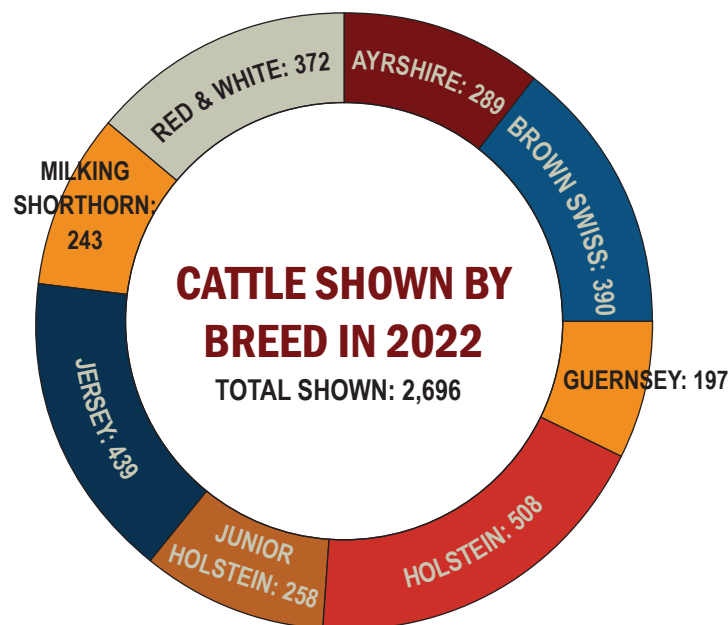

\$350 OPTIONS

Junior Show Champion Rosettes **SOLD**

\$300 OPTIONS

Ted Krueger Premier Sire Awards **SOLD**
 Premier Breeder of the Heifer Show Banners **SOLD**
 Premier Exhibitor of the Heifer Show Banners **SOLD**

PARADE OF CHAMPION MOMENTS

\$1,000 OPTIONS

Junior Show Grand Champion Sashes **SOLD**

\$750 OPTIONS

Junior Champion Sashes **SOLD**

\$500 OPTIONS

Reserve Supreme Champion of the Junior Show Royal Blanket **SOLD**

CHAMPION AWARDS

JUNIOR = \$75 OPEN = \$100	Ayrshire		Brown Swiss		Guernsey		Holstein		Jersey		Milking Shorthorn		Red & White	
	Junior	Open	Junior	Open	Junior	Open	Junior	Open	Junior	Open	Junior	Open	Junior	Open
Junior Champion	SOLD OUT	SOLD OUT	SOLD OUT	SOLD OUT	SOLD OUT	SOLD OUT	SOLD OUT	SOLD OUT	SOLD OUT	SOLD OUT	SOLD OUT	SOLD OUT	SOLD OUT	SOLD OUT
Reserve Junior Champion	SOLD OUT	SOLD OUT	SOLD OUT	SOLD OUT	SOLD OUT	SOLD OUT	SOLD OUT	SOLD OUT	SOLD OUT	SOLD OUT	SOLD OUT	SOLD OUT	SOLD OUT	SOLD OUT
Intermediate Champion	SOLD OUT	SOLD OUT	SOLD OUT	SOLD OUT	SOLD OUT	SOLD OUT	SOLD OUT	SOLD OUT	SOLD OUT	SOLD OUT	SOLD OUT	SOLD OUT	SOLD OUT	SOLD OUT
Reserve Intermediate Champion	SOLD OUT	SOLD OUT	SOLD OUT	SOLD OUT	SOLD OUT	SOLD OUT	SOLD OUT	SOLD OUT	SOLD OUT	SOLD OUT	SOLD OUT	SOLD OUT	SOLD OUT	SOLD OUT
Senior Champion	SOLD OUT	SOLD OUT	SOLD OUT	SOLD OUT	SOLD OUT	SOLD OUT	SOLD OUT	SOLD OUT	SOLD OUT	SOLD OUT	SOLD OUT	SOLD OUT	SOLD OUT	SOLD OUT
Reserve Senior Champion	SOLD OUT	SOLD OUT	SOLD OUT	SOLD OUT	SOLD OUT	SOLD OUT	SOLD OUT	SOLD OUT	SOLD OUT	SOLD OUT	SOLD OUT	SOLD OUT	SOLD OUT	SOLD OUT
Grand Champion														
Reserve Grand Champion														
Bred & Owned														