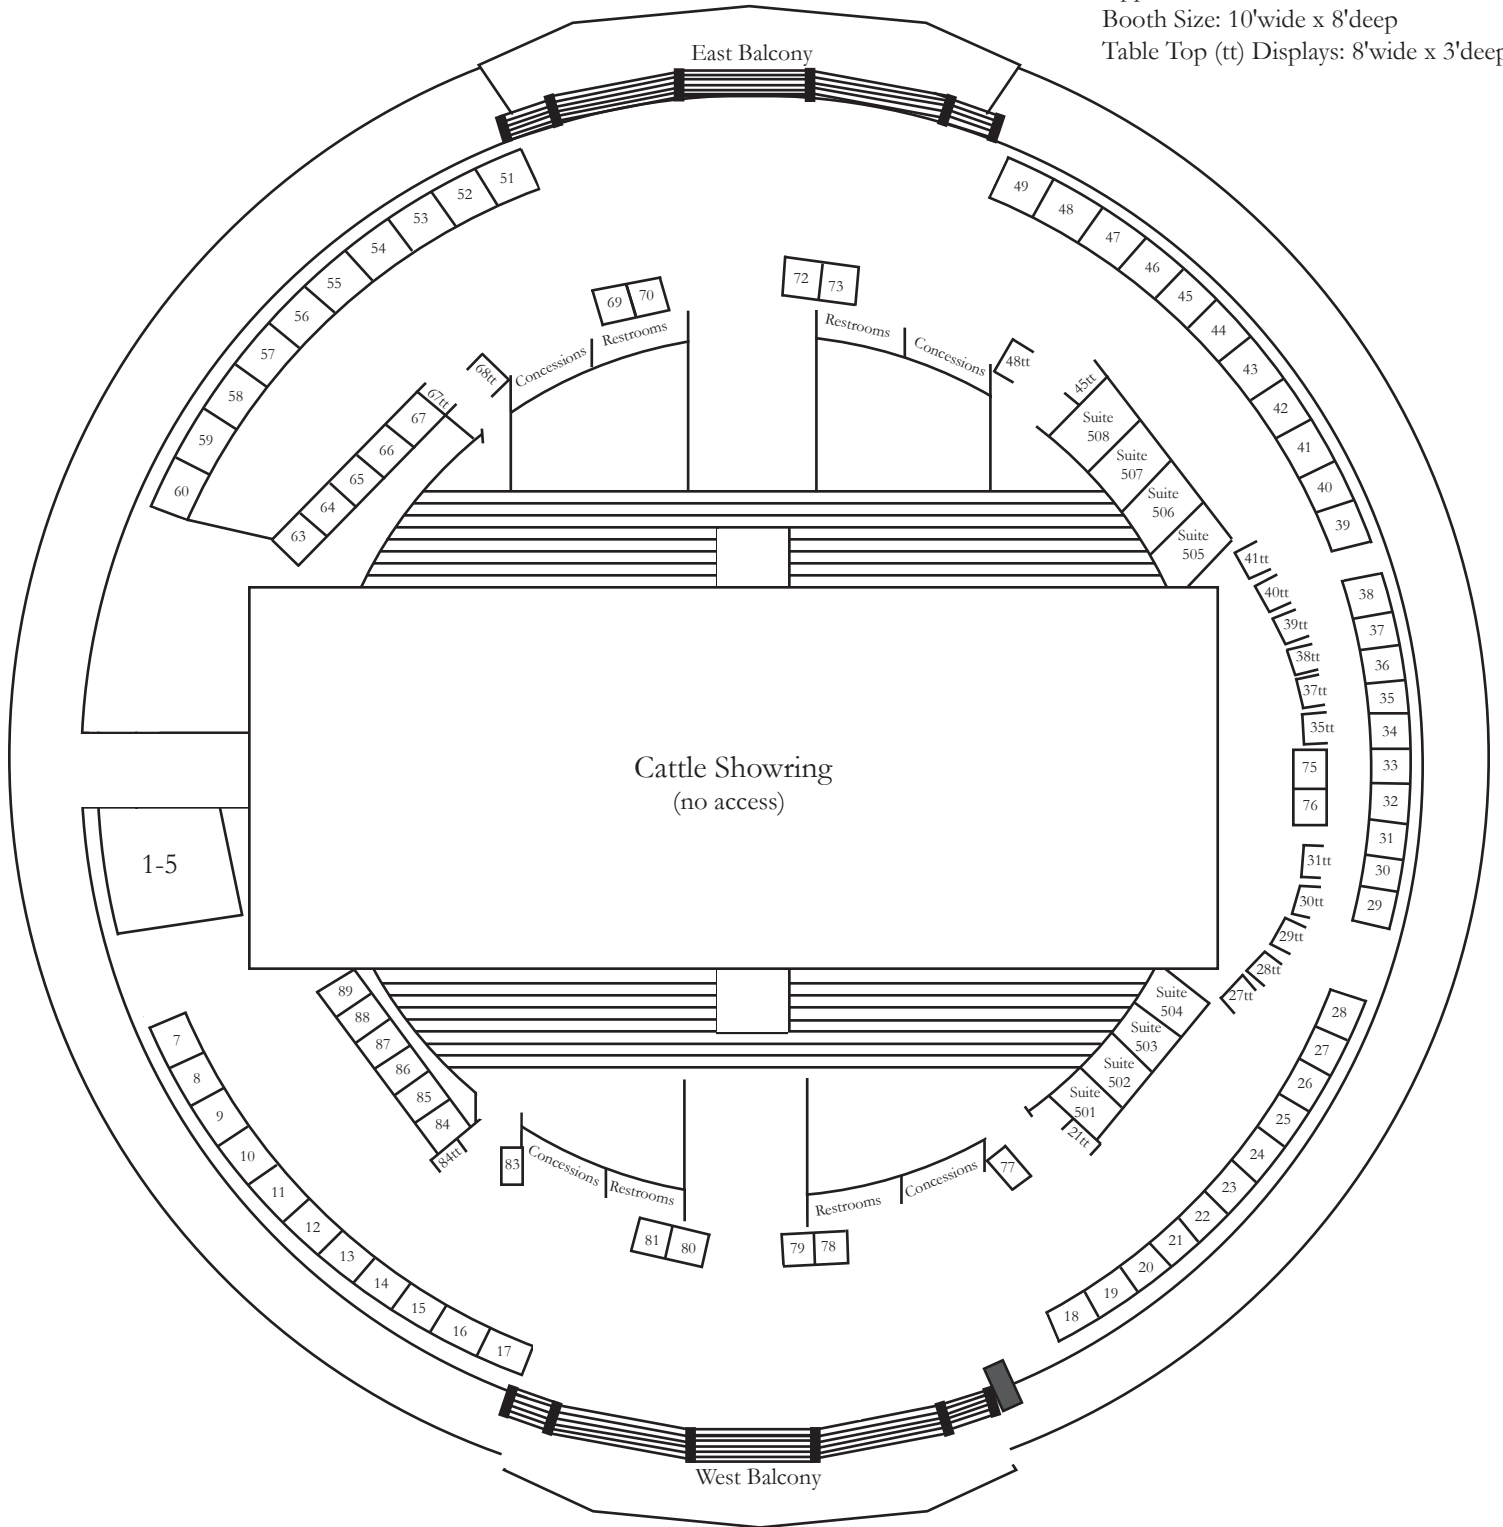

WORLD DAIRY EXPO
Coliseum - Main Concourse Level
Booths MC 1 - 89

Approximate
 Booth Size: 10'wide x 8'deep
 Table Top (tt) Displays: 8'wide x 3'deep

Booths MC 10, MC 11, MC 85: Ceiling below 8' tall
 Booths MC 77, MC 83: Receive regular back drape, no sides
 Maximum height on booths is 8'
 No hanging signs from the ceiling